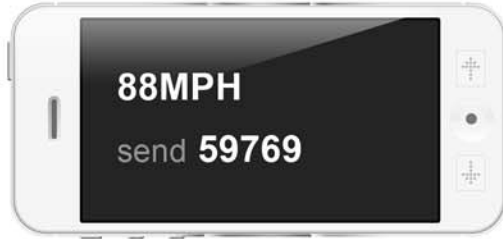

Need a QR barcode Reader?
Download it Here QR-codescan.com

OR SEND A TEXT MESSAGE
FOR MORE VEHICLE INFORMATION
ENTER THE TEXT INFORMATION BELOW INTO YOUR PHONE